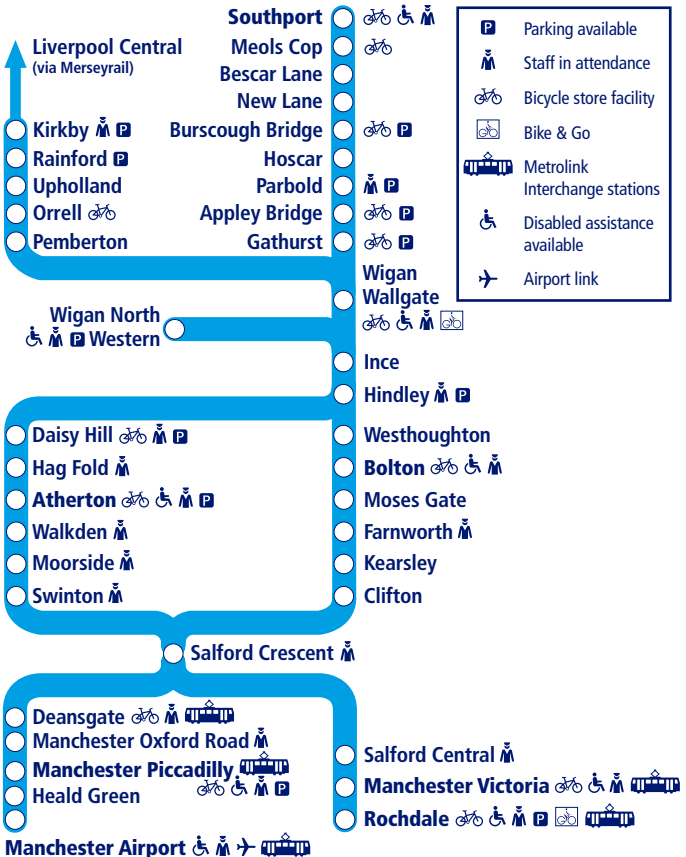

14

Train times

9 December 2018 – 18 May 2019

Manchester and Manchester Airport to Southport and Kirkby

This timetable is a summary of train services between **Southport/Kirkby** and **Manchester/Manchester Airport**. Other services run between **Bolton and Manchester** (Timetable 11), and **Manchester Piccadilly and Manchester Airport**.

How to read this timetable

Look down the left hand column for your departure station. Read across until you find a suitable departure time. Read down the column to find the arrival time at your destination. Through services are shown in bold type (this means you won't have to change trains). Connecting services are shown in light type. If you travel on a connecting service, change at the next station shown in bold or if you arrive on a connecting service, change at the last station shown in bold, unless a footnote advises otherwise.

Minimum connection times

All stations have a minimum connection time of 5 minutes unless stated. Manchester Piccadilly 10 minutes, Liverpool Central 10 minutes.

Community Rail Partnerships and community groups