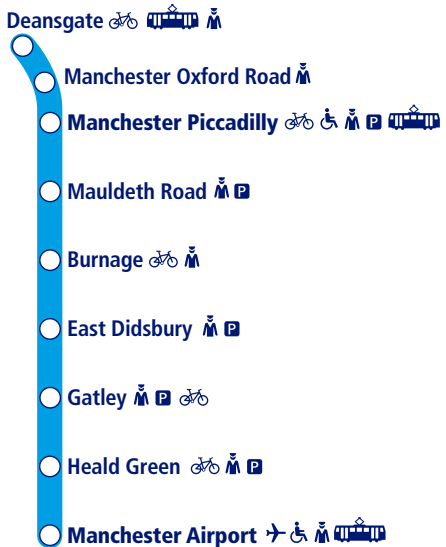

21

Train times

9 December 2018 – 18 May 2019

Manchester to Manchester Airport local stopping services

- Parking available
- Staff in attendance
- Bicycle store facility
- Metrolink
  Interchange stations
- Disabled assistance
  available
- Airport link