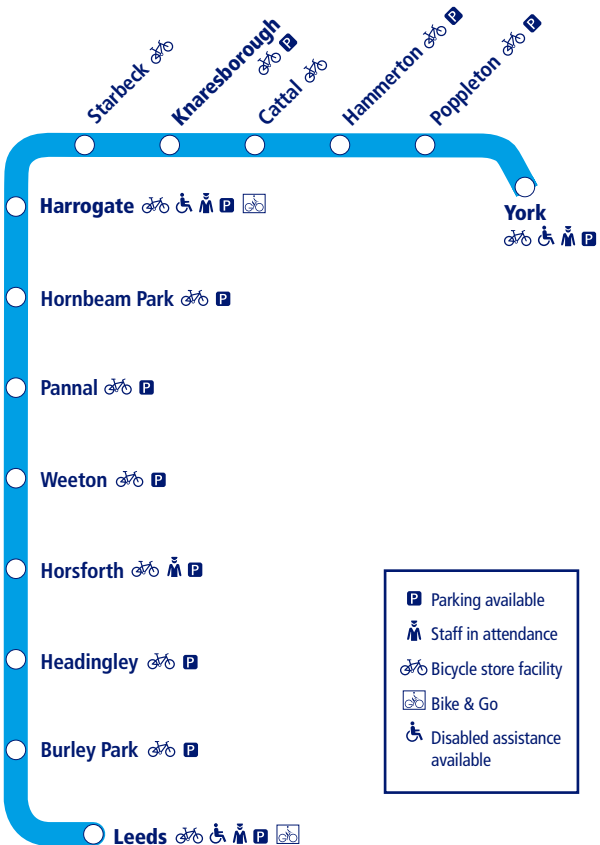

## York to Harrogate and Leeds (Harrogate Line)

This timetable shows the complete train service between **Leeds and Knaresborough** and between **Leeds and York via Harrogate**. Other trains also run between **Leeds and York** via other routes.