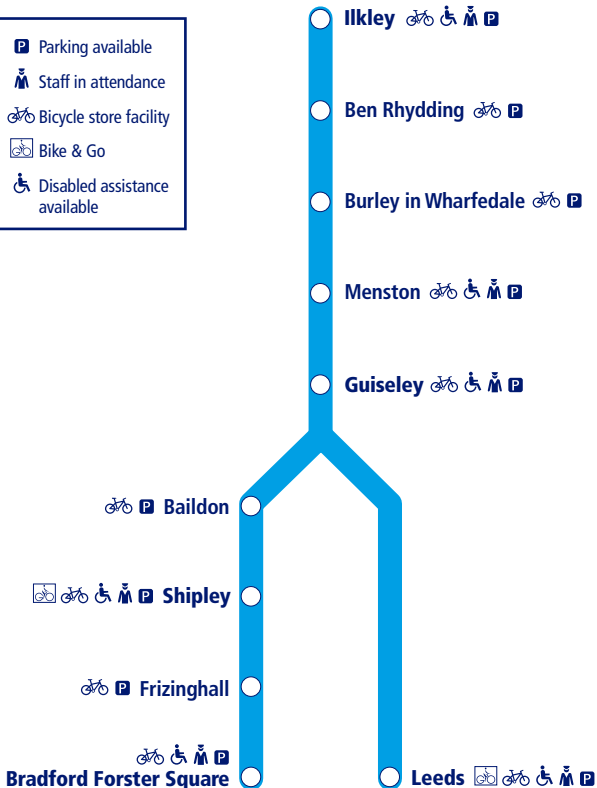

## Ilkley to Leeds and Bradford Forster Square (Wharfedale Line)

-  Parking available
-  Staff in attendance
-  Bicycle store facility
-  Bike & Go
-  Disabled assistance available

This timetable shows all train services between **Ilkley and Leeds/Bradford Forster Square**.