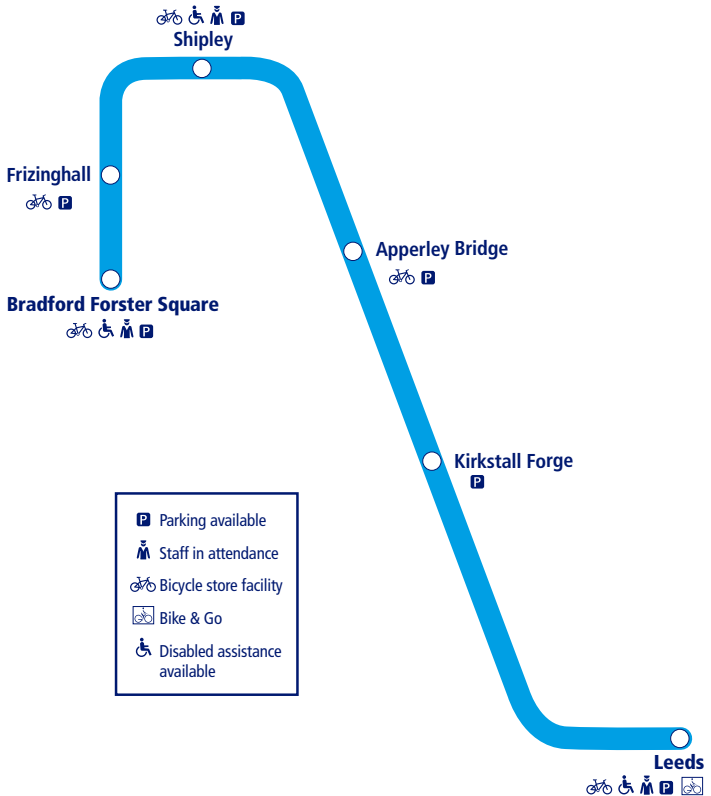

# Train times

9 December 2018 – 18 May 2019

## Bradford Forster Square to Leeds

This timetable shows all train services between **Leeds and Bradford Forster Square**.

## How to read this timetable

Look down the left hand column for your departure station. Read across until you find a suitable departure time. Read down the column to find the arrival time at your destination. Through services are shown in bold type (this means you won't have to change trains). Connecting services are shown in light type. If you travel on a connecting service, change at the next station shown in bold or if you arrive on a connecting service, change at the last station shown in bold, unless a footnote advises otherwise.