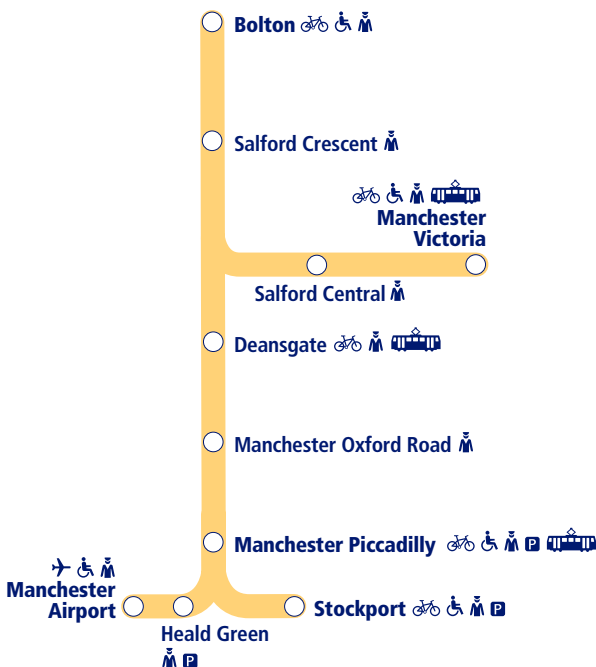

This timetable shows the complete train service between Bolton and Manchester. Other trains run between Manchester and Stockport, and Manchester and Manchester Airport.

How to read this timetable

Look down the left hand column for your departure station. Read across until you find a suitable departure time. Read down the column to find the arrival time at your destination. Through services are shown in **bold** type (this means you won't have to change trains). Connecting services are shown in light type. If you travel on a connecting service, change at the next station shown in bold or if you arrive on a connecting service, change at the last station shown in bold, unless a footnote advises otherwise.