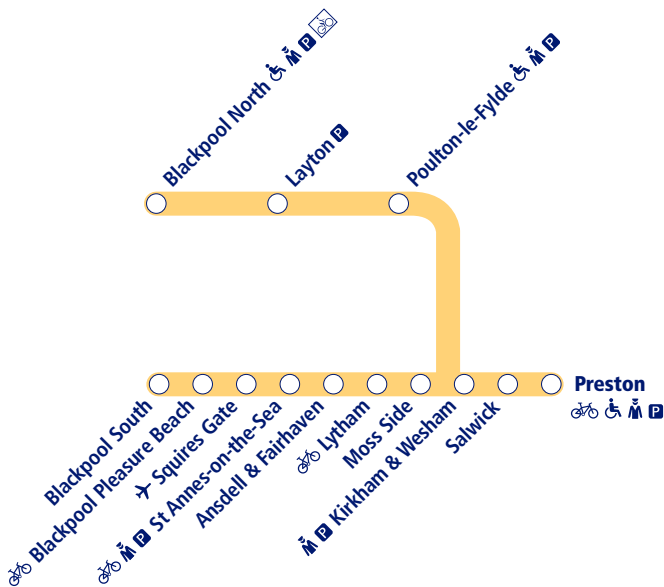

13

Train times

15 May – 2 October 2016

- Parking available
- Staff in attendance
- Bicycle store facility
- Bike & Go
- Disabled assistance available
- Airport link

Preston
to
Blackpool