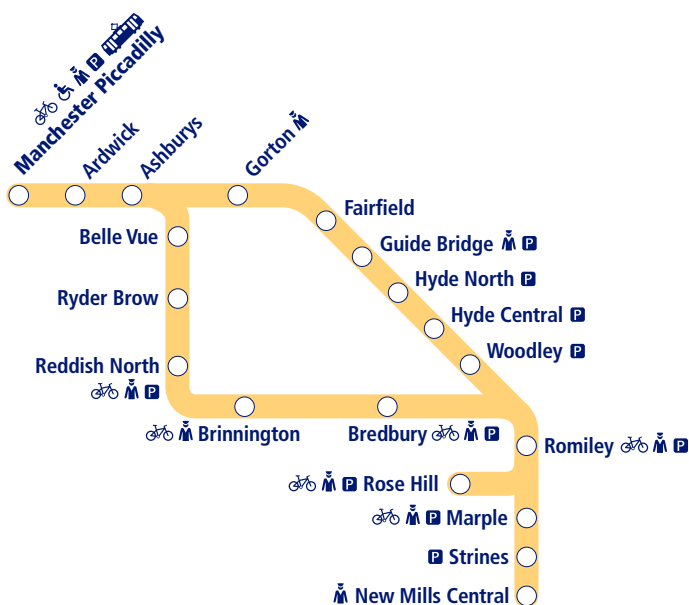

## Manchester to New Mills Central and Rose Hill

This timetable shows the complete train service between New Mills Central/Rose Hill and Manchester. For train services to and from the Hope Valley and Sheffield see Timetable 23.