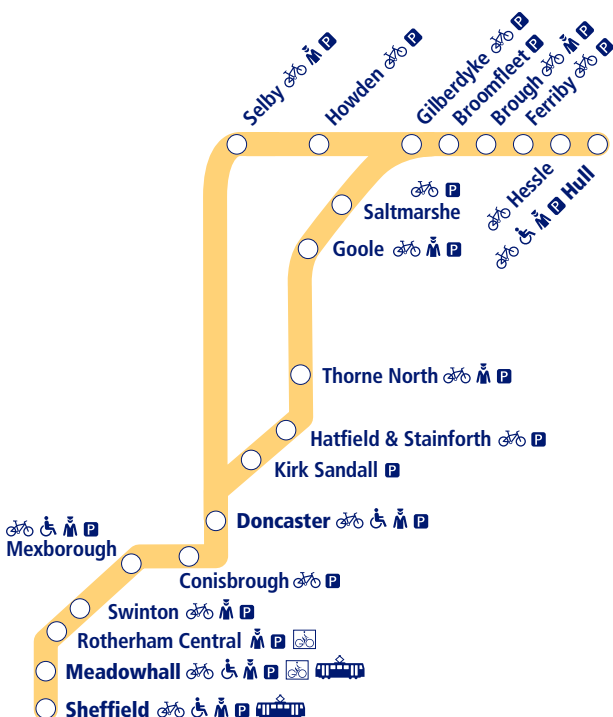

30

 northern

Train times

15 May – 10 December 2016

- Parking available 
- Staff in attendance 
- Bicycle store facility 
- Bike & Go 
- Supertram Interchange stations 
- Disabled assistance available 

Hull to Doncaster and Sheffield

This timetable shows a summary of train services between Hull and Doncaster/Sheffield. Other trains also run between Goole and Doncaster, Doncaster and Sheffield, and Meadowhall and Sheffield. Other services are available between Hull and Gilberdyke.

How to read this timetable

Look down the left hand column for your departure station. Read across until you find a suitable departure time. Read down the column to find the arrival time at your destination. Through services are shown in **bold** type (this means you won't have to change trains). Connecting services are shown in light type. If you travel on a connecting service, change at the next station shown in bold or if you arrive on a connecting service, change at the last station shown in bold, unless a footnote advises otherwise.