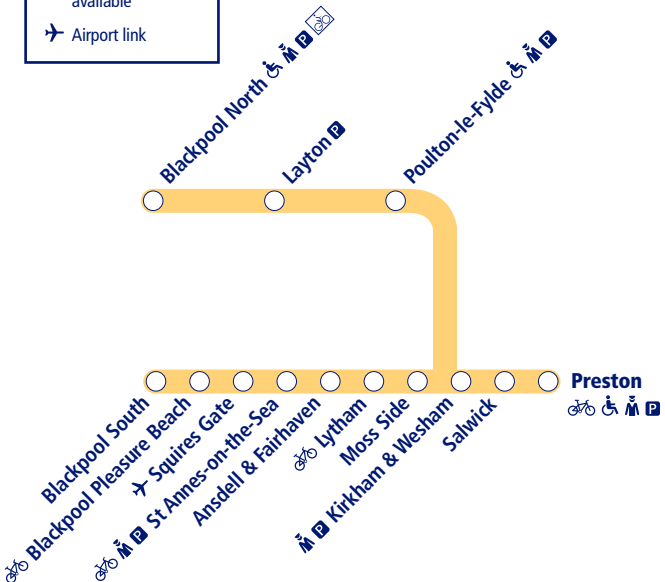

13

Train times

21 May – 1 October 2017

Preston to Blackpool

- Parking available
- Staff in attendance
- Bicycle store facility
- Bike & Go
- Disabled assistance available
- Airport link