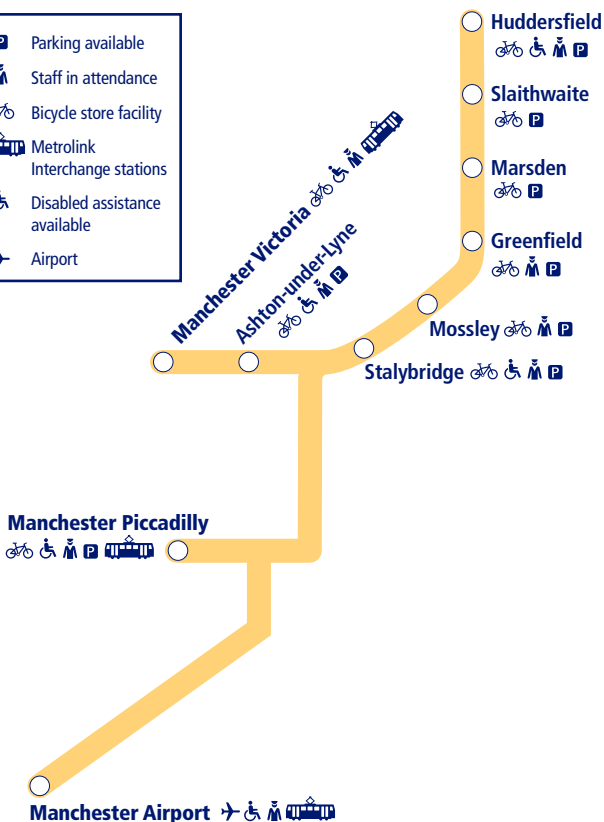

This timetable shows the complete train service between **Huddersfield and Manchester**. Other operators run direct services between these stations.

How to read this timetable

Look down the left hand column for your departure station. Read across until you find a suitable departure time. Read down the column to find the arrival time at your destination. Through services are shown in **bold** type (this means you won't have to change trains). Connecting services are shown in light type. If you travel on a connecting service, change at the next station shown in bold or if you arrive on a connecting service, change at the last station shown in bold, unless a footnote advises otherwise.