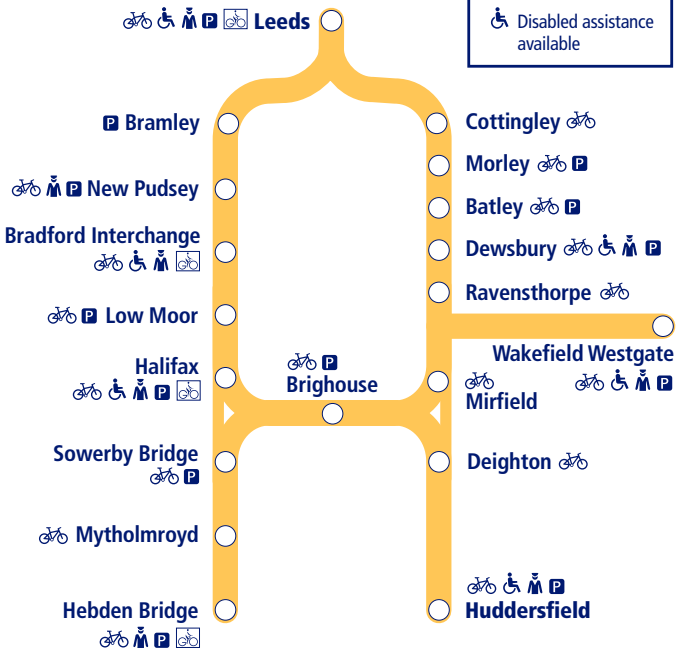

45

Train times

21 May – 9 December 2017

Leeds to Hebden Bridge and Huddersfield

-  Parking available
-  Staff in attendance
-  Bicycle store facility
-  Bike & Go
-  Disabled assistance available

This timetable shows all train services for **Leeds to Hebden Bridge and Huddersfield**. Other operators run direct services between these stations.

How to read this timetable

Look down the left hand column for your departure station. Read across until you find a suitable departure time. Read down the column to find the arrival time at your destination. Through services are shown in **bold** type (this means you won't have to change trains). Connecting services are shown in light type. If you travel on a connecting service, change at the next station shown in bold or if you arrive on a connecting service, change at the last station shown in bold, unless a footnote advises otherwise.

Buy before you board

We operate a buy before you board policy. This means if you board a train at a station with an open ticket office or automatic ticket machine, you must buy your tickets before boarding your train.