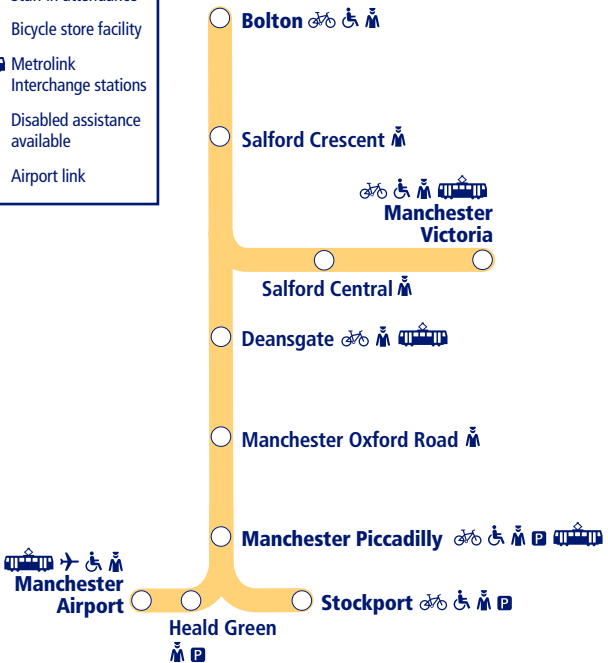

## Bolton to Manchester and Manchester Airport

-  Parking available
-  Staff in attendance
-  Bicycle store facility
-  Metrolink Interchange stations
-  Disabled assistance available
-  Airport link

This timetable shows the complete train service between **Bolton and Manchester**. Other trains run between **Manchester and Stockport, and Manchester and Manchester Airport**.